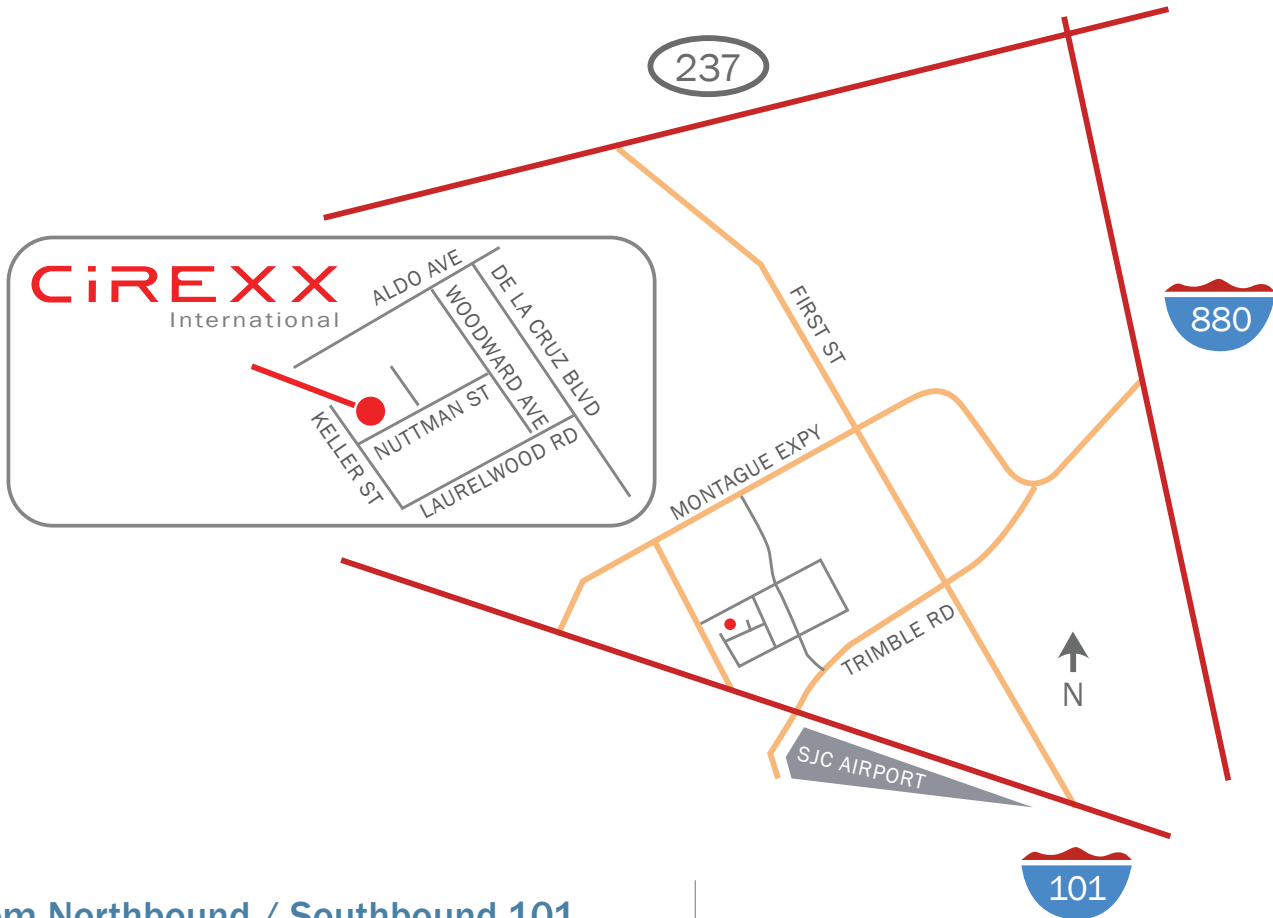

## From Northbound / Southbound 101

From 101 take Trimble Road exiting towards East.  
Turn left onto De La Cruz Blvd.  
Turn Left onto Laurelwood Road.  
Turn Right onto Keller Street.  
Turn left onto Nuttman Street.

## From Northbound / Southbound 880

From 880, take Montague Expy exiting towards West.  
Turn left onto Trimble Road.  
Turn right onto De La Cruz Blvd.  
Turn Left onto Laurelwood Road.  
Turn Right onto Keller Street.  
Turn left onto Nuttman Street.

## From Eastbound / Westbound 237

From 237, take the First Street exit towards South.  
Turn right onto Montague Expy.  
Turn left onto De La Cruz Blvd.  
Turn Left onto Laurelwood Road.  
Turn Right onto Keller Street.  
Turn left onto Nuttman Street.